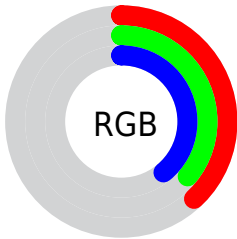

Distribution

Red (38%)

Green (36%)

Blue (39%)