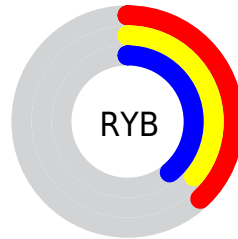

A 20% lighter version of the original color is **27.2624, 27.9903, 33.2439**, and **2.9745, 2.9682, 3.7843** is the 20% darker color. If you saturate the color by 10%, you get **9.6380, 9.2950, 13.3429**, and if you desaturate by 10%, it is **12.5981, 13.4293, 13.9849**.

# Distribution

Red (38%)

Green (36%)

Blue (39%)

Red (38%)

Yellow (36%)

Blue (39%)

Cyan (4%)