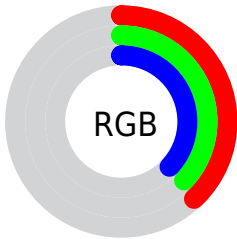

Distribution

Red (38%)

Green (37%)

Blue (37%)