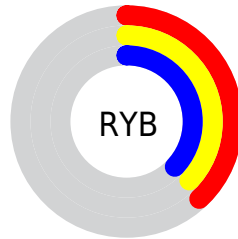

## Conversions Part 2

<b>Format</b>	<b>Color</b>
<b>R<sub>YB</sub></b>	97, 95, 95
Decimal	6381407
CIE <sub>Lab</sub>	40.50, 0.79, 0.28
CIE <sub>LCh</sub>	40, 0.840, 19.122
Yxy	11.5520, 0.3158, 0.3290
Android (android.graphics.Color)	4284571487 (0xFF615F5F)
YUV	95.5980, -0.2948, 1.2296
Hunter-Lab	33.9882, -1.2499, 2.0354

# Details

The XYZ color **11.0875, 11.5520, 12.4719** is a dark color, and the websafe version is hex **666666**. A complement of this color would be **11.1517, 11.8452, 13.0079**, and the grayscale version is **11.0217, 11.5957, 12.6277**.

A 20% lighter version of the original color is **27.4490, 28.5910, 30.8600**, and **3.0179, 3.1222, 3.3493** is the 20% darker color. If you saturate the color by 10%, you get **9.8544, 9.7480, 10.0193**, and if you desaturate by 10%, it is **12.4848, 13.5963, 15.2505**.

# Distribution

 Red (38%)

 Green (37%)

 Blue (37%)

 Red (38%)

 Yellow (37%)

 Blue (37%)

 Cyan (0%)