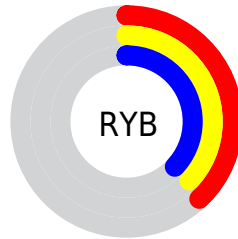

# Details

The XYZ color **11.0875, 11.5520, 12.4719** is a dark color, and the websafe version is hex **666666**. A complement of this color would be **11.1517, 11.8452, 13.0079**, and the grayscale version is **11.0217, 11.5957, 12.6277**.

A 20% lighter version of the original color is **27.4490, 28.5910, 30.8600**, and **3.0179, 3.1222, 3.3493** is the 20% darker color. If you saturate the color by 10%, you get **9.8544, 9.7480, 10.0193**, and if you desaturate by 10%, it is **12.4848, 13.5963, 15.2505**.

# Distribution

 Red (38%)

 Green (37%)

 Blue (37%)

 Red (38%)

 Yellow (37%)

 Blue (37%)

 Cyan (0%)