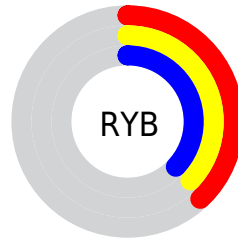

## Conversions Part 2

<b>Format</b>	<b>Color</b>
<b>R<sub>YB</sub></b>	97, 95, 95
Decimal	6381407
CIE <sub>Lab</sub>	40.50, 0.79, 0.28
CIE <sub>LCh</sub>	40, 0.840, 19.122
Yxy	11.5520, 0.3158, 0.3290
Android (android.graphics.Color)	4284571487 (0xFF615F5F)
YUV	95.5980, -0.2948, 1.2296
Hunter-Lab	33.9882, -1.2499, 2.0354

# Details

The XYZ color **11.0875, 11.5520, 12.4719** is a dark color, and the websafe version is hex **666666**. A complement of this color would be **11.1517, 11.8452, 13.0079**, and the grayscale version is **11.0217, 11.5957, 12.6277**.

A 20% lighter version of the original color is **27.4490, 28.5910, 30.8600**, and **3.0179, 3.1222, 3.3493** is the 20% darker color. If you saturate the color by 10%, you get **9.8544, 9.7480, 10.0193**, and if you desaturate by 10%, it is **12.4848, 13.5963, 15.2505**.

# Distribution

Red (38%)

Green (37%)

Blue (37%)

Red (38%)

Yellow (37%)

Blue (37%)

Cyan (0%)