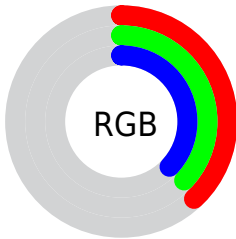

Distribution

Red (38%)

Green (37%)

Blue (37%)