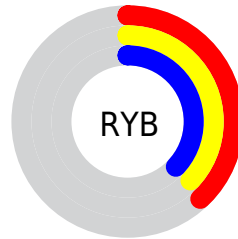

Details

The XYZ color **11.0875, 11.5520, 12.4719** is a dark color, and the websafe version is hex **666666**. A complement of this color would be **11.1517, 11.8452, 13.0079**, and the grayscale version is **11.0217, 11.5957, 12.6277**.

A 20% lighter version of the original color is **27.4490, 28.5910, 30.8600**, and **3.0179, 3.1222, 3.3493** is the 20% darker color. If you saturate the color by 10%, you get **9.8544, 9.7480, 10.0193**, and if you desaturate by 10%, it is **12.4848, 13.5963, 15.2505**.

Distribution

 Red (38%)

 Green (37%)

 Blue (37%)

 Red (38%)

 Yellow (37%)

 Blue (37%)

 Cyan (0%)