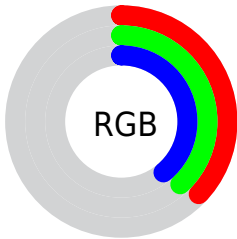

Distribution

- Red (37%)
- Green (38%)
- Blue (39%)