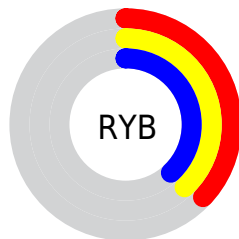

# Details

The XYZ color **11.1414, 11.9781, 13.0341** is a dark color, and the websafe version is hex **666666**. A complement of this color would be **11.1056, 11.4285, 12.4475**, and the grayscale version is **11.2865, 11.8743, 12.9311**.

A 20% lighter version of the original color is **27.5943, 29.5623, 32.2687**, and **3.0445, 3.3234, 3.6130** is the 20% darker color. If you saturate the color by 10%, you get **10.0871, 11.4479, 12.3972**, and if you desaturate by 10%, it is **12.3276, 12.5765, 13.6961**.

# Distribution

Red (37%)

Green (38%)

Blue (38%)

Red (37%)

Yellow (38%)

Blue (38%)

Cyan (4%)