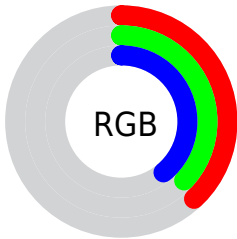

Distribution

- Red (38%)
- Green (37%)
- Blue (39%)