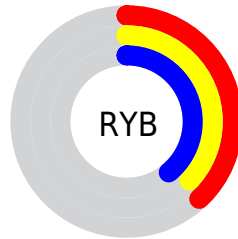

- Red (38%)
- Yellow (37%)
- Blue (39%)