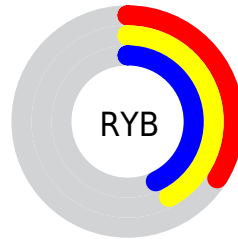

# Details

The XYZ color **11.2446, 13.7017, 11.7249** is a dark color, and the websafe version is hex **336666**. A complement of this color would be **12.3169, 11.1086, 15.1313**, and the grayscale version is **12.1926, 12.8276, 13.9692**.

A 20% lighter version of the original color is **27.7950, 32.7016, 29.6580**, and **3.0378, 3.9908, 2.9931** is the 20% darker color. If you saturate the color by 10%, you get **9.9272, 13.0663, 9.7025**, and if you desaturate by 10%, it is **12.7673, 14.4378, 14.0225**.

# Distribution

Red (34%)

Green (43%)

Blue (35%)

Red (34%)

Yellow (42%)

Blue (43%)

Cyan (20%)