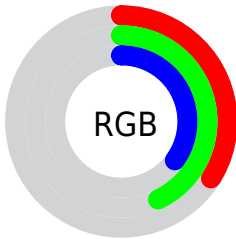

Distribution

Red (34%)

Green (43%)

Blue (35%)