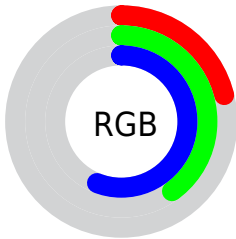

Distribution

- Red (21%)
- Green (40%)
- Blue (56%)