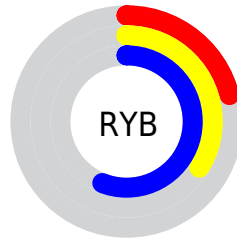

- Red (21%)
- Yellow (34%)
- Blue (56%)