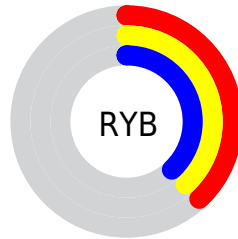

## Conversions Part 2

| <b>Format</b>                       | <b>Color</b>                |
|-------------------------------------|-----------------------------|
| <b>RYB</b>                          | 97, 96, 97                  |
| Decimal                             | 6381665                     |
| CIELab                              | 40.85, 0.61, -0.43          |
| CIELCh                              | 41, 0.745, 324.293          |
| Yxy                                 | 11.7702, 0.3128,<br>0.3267  |
| Android<br>(android.graphics.Color) | 4284571745<br>(0xFF616061)  |
| YUV                                 | 96.4130, 0.2894,<br>0.5148  |
| Hunter-Lab                          | 34.3077, -1.4002,<br>1.5713 |

# Details

The XYZ color **11.2703, 11.7702, 12.9871** is a dark color, and the websafe version is hex **666666**. A complement of this color would be **11.2103, 11.8810, 12.7694**, and the grayscale version is **11.2182, 11.8024, 12.8528**.

A 20% lighter version of the original color is **27.8369, 28.9918, 32.1458**, and **3.1034, 3.2240, 3.5907** is the 20% darker color. If you saturate the color by 10%, you get **10.4395, 10.1085, 12.7102**, and if you desaturate by 10%, it is **12.2110, 13.6514, 13.3009**.

# Distribution

- Red (38%)
- Green (38%)
- Blue (38%)

- Red (38%)
- Yellow (38%)
- Blue (38%)

- Cyan (0%)
- Magenta (1%)
- Yellow (0%)
- Black (62%)

- Cyan (62%)
- Magenta (62%)
- Yellow (62%)