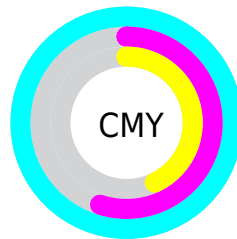

A 20% lighter version of the original color is **27.9002, 33.6924, 59.6764**, and **4.0727, 4.8405, 11.5461** is the 20% darker color. If you saturate the color by 10%, you get **11.3189, 14.3363, 29.3650**, and if you desaturate by 10%, it is **11.8696, 15.1546, 29.4939**.

# Distribution

- Red (0%)
- Green (45%)
- Blue (57%)

- Red (0%)
- Yellow (25%)
- Blue (57%)

- Cyan (100%)
- Magenta (21%)
- Yellow (0%)
- Black (43%)

- Cyan (100%)
- Magenta (55%)
- Yellow (43%)

# Brightness & Saturation Gradients

These gradients show how the XYZ color 11.3190, 14.3368, 29.3648 changes by changing the brightness by 10 percent. The first figure shows a shift by +10% for each color and the second figure -10%.