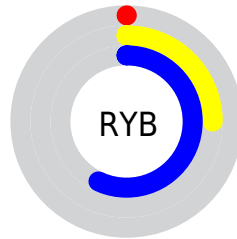

- Red (0%)
- Yellow (25%)
- Blue (57%)