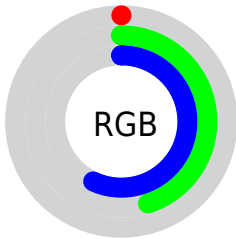

Distribution

- Red (0%)
- Green (45%)
- Blue (57%)