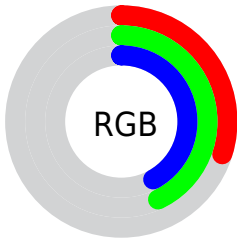

Distribution

- Red (30%)
- Green (43%)
- Blue (42%)