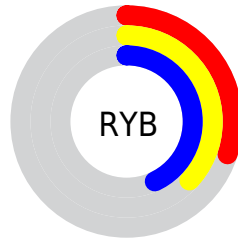

- Red (30%)
- Yellow (37%)
- Blue (43%)