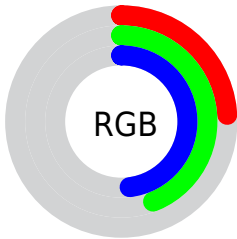

Distribution

- Red (24%)
- Green (44%)
- Blue (48%)