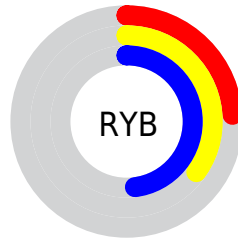

- Red (24%)
- Yellow (35%)
- Blue (48%)