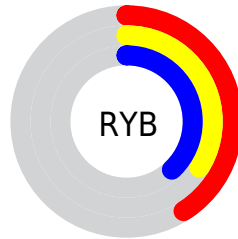

- Red (41%)
- Yellow (34%)
- Blue (38%)