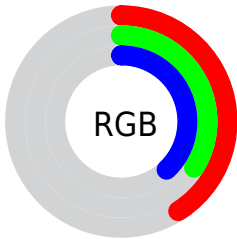

Distribution

- Red (41%)
- Green (34%)
- Blue (38%)