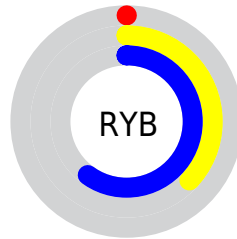

- Red (0%)
- Yellow (37%)
- Blue (60%)