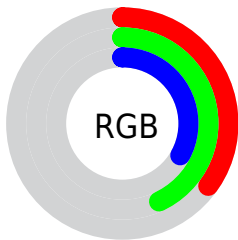

Distribution

- Red (35%)
- Green (43%)
- Blue (33%)