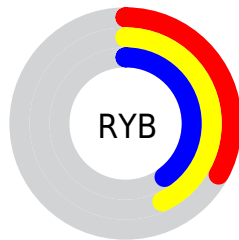

- Red (33%)
- Yellow (43%)
- Blue (40%)