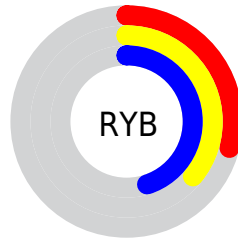

Details

The XYZ color **11.4181, 13.8061, 18.2827** is a dark color, and the websafe version is hex **336666**. A complement of this color would be **10.9975, 9.5749, 7.5722**, and the grayscale version is **11.9737, 12.5972, 13.7184**.

A 20% lighter version of the original color is **28.0638, 32.8416, 41.4192**, and **3.1366, 4.0572, 5.9280** is the 20% darker color. If you saturate the color by 10%, you get **10.4797, 13.1051, 18.1971**, and if you desaturate by 10%, it is **12.5208, 14.5958, 18.3773**.

Distribution

Red (29%)

Green (43%)

Blue (45%)

Red (29%)

Yellow (36%)

Blue (45%)

Cyan (37%)