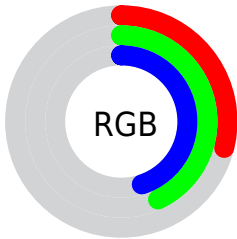

Distribution

Red (29%)

Green (43%)

Blue (45%)