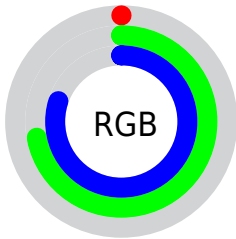

Distribution

- Red (0%)
- Green (72%)
- Blue (80%)