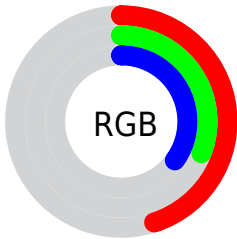

Distribution

Red (45%)

Green (31%)

Blue (35%)