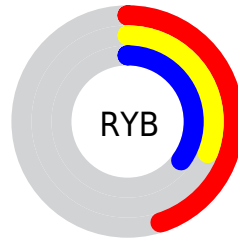

# Details

The XYZ color **11.4253, 9.7308, 10.5086** is a dark color, and the websafe version is hex **996666**. A complement of this color would be **11.6583, 14.6541, 15.3115**, and the grayscale version is **9.6961, 10.2011, 11.1090**.

A 20% lighter version of the original color is **28.1132, 25.2292, 27.4328**, and **3.1599, 2.3859, 2.5795** is the 20% darker color. If you saturate the color by 10%, you get **10.3625, 8.1205, 8.5656**, and if you desaturate by 10%, it is **12.6676, 11.6383, 12.7018**.

# Distribution

Red (45%)

Green (31%)

Blue (35%)

Red (45%)

Yellow (31%)

Blue (35%)

Cyan (0%)