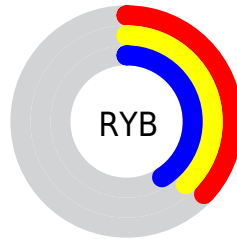

- Red (37%)
- Yellow (38%)
- Blue (41%)