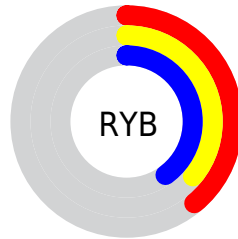

- Red (39%)
- Yellow (36%)
- Blue (40%)