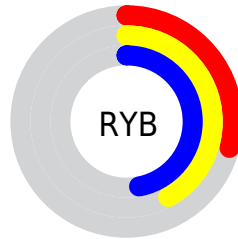

Details

The XYZ color **11.5163, 15.6791, 12.7753** is a dark color, and the websafe version is hex **336633**. A complement of this color would be **12.5440, 9.8306, 13.5490**, and the grayscale version is **12.9533, 13.6279, 14.8408**.

A 20% lighter version of the original color is **28.3589, 36.2303, 31.4851**, and **3.1923, 4.9313, 3.4729** is the 20% darker color. If you saturate the color by 10%, you get **10.3814, 15.1289, 11.1681**, and if you desaturate by 10%, it is **12.8571, 16.3330, 14.5429**.

Distribution

Red (29%)

Green (47%)

Blue (36%)

Red (29%)

Yellow (42%)

Blue (47%)

Cyan (38%)