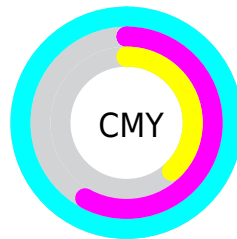

A 20% lighter version of the original color is **28.2461, 31.5788, 67.5574**, and **4.2703, 4.3781, 14.2557** is the 20% darker color. If you saturate the color by 10%, you get **11.5334, 13.1922, 34.2865**, and if you desaturate by 10%, it is **12.2877, 14.3879, 34.4776**.

# Distribution

- Red (0%)
- Green (42%)
- Blue (62%)

- Red (0%)
- Yellow (25%)
- Blue (62%)

- Cyan (100%)
- Magenta (32%)
- Yellow (0%)
- Black (38%)

- Cyan (100%)
- Magenta (58%)
- Yellow (38%)

# Brightness & Saturation Gradients

These gradients show how the XYZ color 11.5341, 13.1937, 34.2865 changes by changing the brightness by 10 percent. The first figure shows a shift by +10% for each color and the second figure -10%.