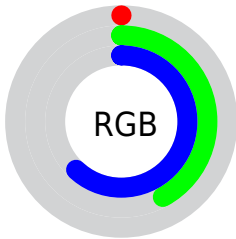

Distribution

- Red (0%)
- Green (42%)
- Blue (62%)