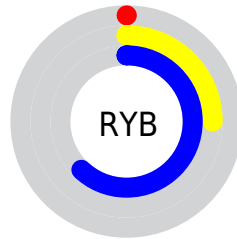

- Red (0%)
- Yellow (25%)
- Blue (62%)