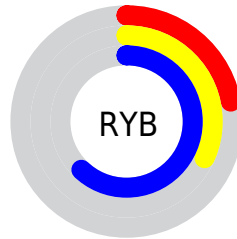

- Red (22%)
- Yellow (32%)
- Blue (62%)