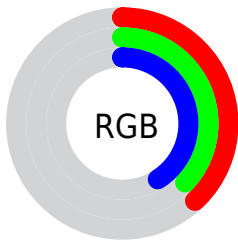

Distribution

Red (38%)

Green (37%)

Blue (41%)