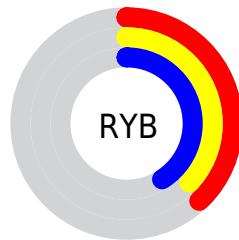

Details

The XYZ color **11.5895, 11.6220, 14.9970** is a dark color, and the websafe version is hex **666666**. A complement of this color would be **12.4392, 13.6783, 12.5748**, and the grayscale version is **11.2182, 11.8024, 12.8528**.

A 20% lighter version of the original color is **28.3684, 28.7364, 35.5040**, and **3.2368, 3.1495, 4.4403** is the 20% darker color. If you saturate the color by 10%, you get **10.0275, 9.5240, 14.6745**, and if you desaturate by 10%, it is **13.3395, 14.0062, 15.3651**.

Distribution

Red (38%)

Green (37%)

Blue (41%)

Red (38%)

Yellow (37%)

Blue (41%)

Cyan (7%)