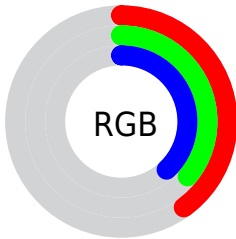

Distribution

- Red (40%)
- Green (36%)
- Blue (38%)