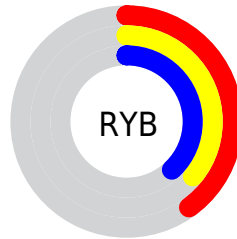

- Red (40%)
- Yellow (36%)
- Blue (38%)