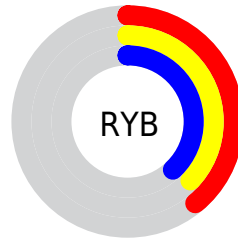

- Red (39%)
- Yellow (37%)
- Blue (38%)