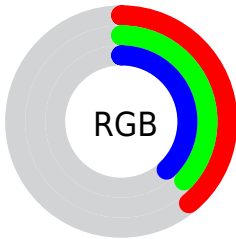

Distribution

- Red (39%)
- Green (37%)
- Blue (38%)