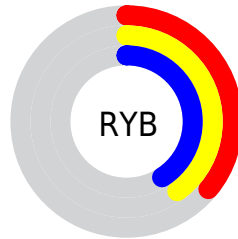

- Red (36%)
- Yellow (40%)
- Blue (41%)