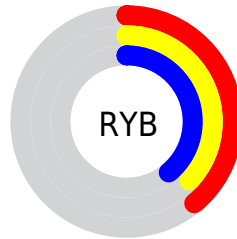

A 20% lighter version of the original color is **28.3217, 28.7602, 33.3367**, and **3.1678, 3.1278, 3.8049** is the 20% darker color. If you saturate the color by 10%, you get **10.7264, 9.9705, 13.4156**, and if you desaturate by 10%, it is **12.5065, 13.5306, 14.0095**.

# Distribution

Red (39%)

Green (37%)

Blue (39%)

Red (39%)

Yellow (37%)

Blue (39%)

Cyan (0%)