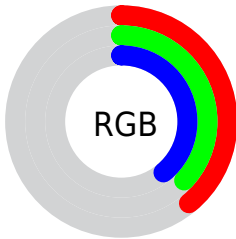

Distribution

Red (39%)

Green (37%)

Blue (39%)