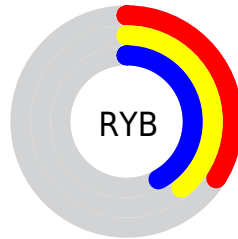

- Red (34%)
- Yellow (39%)
- Blue (42%)