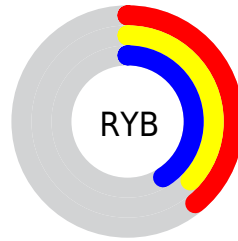

Details

The XYZ color **11.6981, 11.6780, 15.0021** is a dark color, and the websafe version is hex **666666**. A complement of this color would be **12.3279, 13.6209, 12.5696**, and the grayscale version is **11.2915, 11.8795, 12.9368**.

A 20% lighter version of the original color is **28.5517, 28.8308, 35.5126**, and **3.2368, 3.1495, 4.4403** is the 20% darker color. If you saturate the color by 10%, you get **10.2235, 9.6250, 14.6837**, and if you desaturate by 10%, it is **13.3448, 14.0089, 15.3654**.

Distribution

Red (39%)

Green (37%)

Blue (41%)

Red (39%)

Yellow (37%)

Blue (41%)

Cyan (6%)