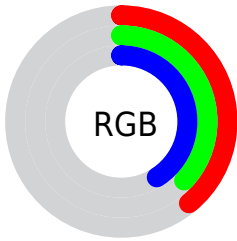

Distribution

Red (39%)

Green (37%)

Blue (41%)