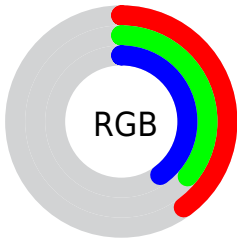

Distribution

- Red (40%)
- Green (36%)
- Blue (40%)