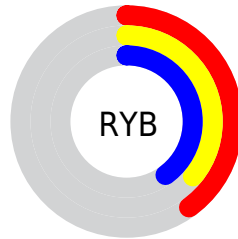

- Red (40%)
- Yellow (36%)
- Blue (40%)