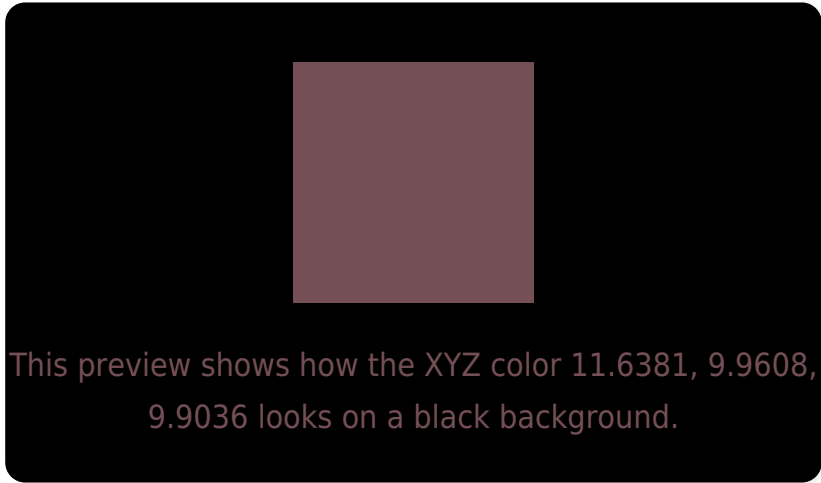

## White Background

This preview shows how the XYZ color 11.6381, 9.9608, 9.9036 looks on a white background.

# Black Background