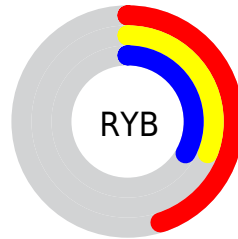

# Details

The XYZ color **11.6381, 9.9608, 9.9036** is a dark color, and the websafe version is hex **996666**. A complement of this color would be **12.2847, 15.2790, 17.0541**, and the grayscale version is **9.8897, 10.4048, 11.3308**.

A 20% lighter version of the original color is **28.4545, 25.6226, 26.3676**, and **3.2698, 2.4905, 2.3159** is the 20% darker color. If you saturate the color by 10%, you get **10.5133, 8.2872, 7.7527**, and if you desaturate by 10%, it is **12.9625, 11.9486, 12.3830**.

# Distribution

Red (45%)

Green (31%)

Blue (33%)

Red (45%)

Yellow (31%)

Blue (33%)

Cyan (0%)