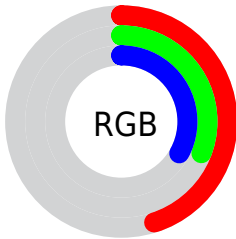

Distribution

Red (45%)

Green (31%)

Blue (33%)