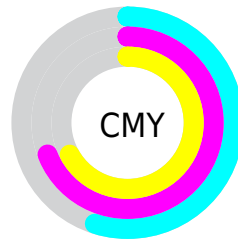

A 20% lighter version of the original color is **28.4545, 25.6226, 26.3676**, and **3.2698, 2.4905, 2.3159** is the 20% darker color. If you saturate the color by 10%, you get **10.5133, 8.2872, 7.7527**, and if you desaturate by 10%, it is **12.9625, 11.9486, 12.3830**.

# Distribution

Red (45%)

Green (31%)

Blue (33%)

Red (45%)

Yellow (31%)

Blue (33%)

Cyan (0%)

Magenta (32%)

Yellow (27%)

Black (55%)

Cyan (55%)

Magenta (69%)

Yellow (67%)