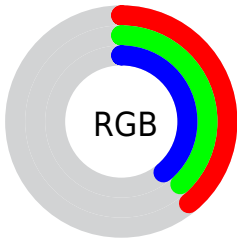

Distribution

Red (39%)

Green (38%)

Blue (39%)