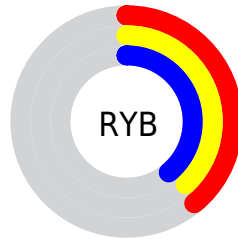

## Conversions Part 2

Format	Color
<a href="#">RYB</a>	<a href="#">99, 96, 99</a>
Decimal	<a href="#">6512739</a>
CIELab	<a href="#">41.09, 1.81, -1.29</a>
CIElCh	<a href="#">41, 2.222, 324.528</a>
Yxy	<a href="#">11.9192, 0.3130, 0.3222</a>
Android (android.graphics.Color)	<a href="#">4284702819 (0xFF636063)</a>
YUV	<a href="#">97.2390, 0.8682, 1.5444</a>
Hunter-Lab	<a href="#">34.5242, -0.5423, 0.9919</a>

# Details

The XYZ color **11.5806, 11.9192, 13.4947** is a dark color, and the websafe version is hex **666666**. A complement of this color would be **11.3975, 12.2553, 12.8317**, and the grayscale version is **11.4191, 12.0138, 13.0830**.

A 20% lighter version of the original color is **28.3616, 29.2438, 33.0040**, and **3.2514, 3.2951, 3.8328** is the 20% darker color. If you saturate the color by 10%, you get **10.7338, 10.2255, 13.2125**, and if you desaturate by 10%, it is **12.5419, 13.8415, 13.8153**.

# Distribution

Red (39%)

Green (38%)

Blue (39%)

Red (39%)

Yellow (38%)

Blue (39%)

Cyan (0%)