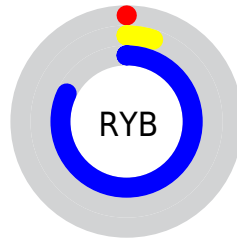

- Red (0%)
- Yellow (5%)
- Blue (82%)