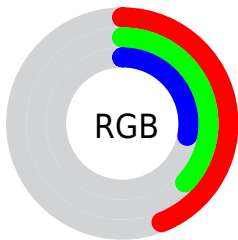

Distribution

- Red (44%)
- Green (37%)
- Blue (28%)