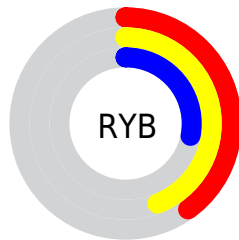

- Red (40%)
- Yellow (44%)
- Blue (28%)