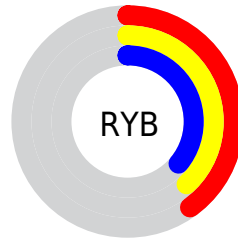

# Details

The XYZ color **11.6381, 11.9808, 12.0551** is a dark color, and the websafe version is hex **666666**. A complement of this color would be **11.3743, 12.2099, 14.3277**, and the grayscale version is **11.4783, 12.0761, 13.1509**.

A 20% lighter version of the original color is **28.3737, 29.3132, 30.1492**, and **3.2292, 3.2987, 3.1558** is the 20% darker color. If you saturate the color by 10%, you get **10.6226, 10.6251, 9.6344**, and if you desaturate by 10%, it is **12.7682, 13.4689, 14.8117**.

# Distribution

Red (40%)

Green (38%)

Blue (36%)

Red (40%)

Yellow (38%)

Blue (36%)

Cyan (0%)