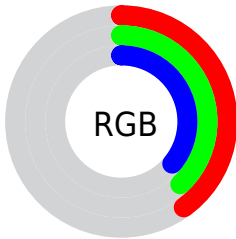

Distribution

Red (40%)

Green (38%)

Blue (36%)