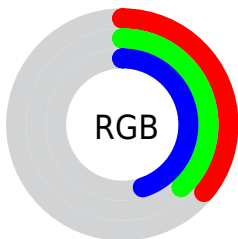

Distribution

Red (36%)

Green (38%)

Blue (45%)