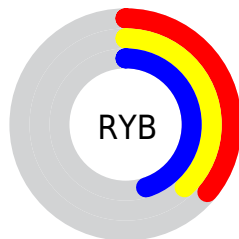

# Details

The XYZ color **11.7193, 12.1744, 17.6518** is a dark color, and the websafe version is hex **666666**. A complement of this color would be **14.0855, 14.8481, 12.0213**, and the grayscale version is **11.5253, 12.1255, 13.2047**.

A 20% lighter version of the original color is **28.6149, 29.9108, 40.3416**, and **3.2935, 3.4072, 5.6383** is the 20% darker color. If you saturate the color by 10%, you get **9.9742, 10.2276, 17.3682**, and if you desaturate by 10%, it is **13.7094, 14.3573, 17.9684**.

# Distribution

Red (36%)

Green (38%)

Blue (45%)

Red (36%)

Yellow (38%)

Blue (45%)

Cyan (20%)