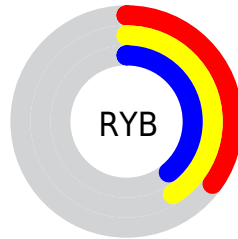

- Red (35%)
- Yellow (41%)
- Blue (39%)