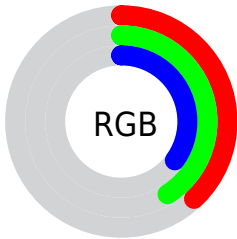

Distribution

- Red (38%)
- Green (41%)
- Blue (35%)