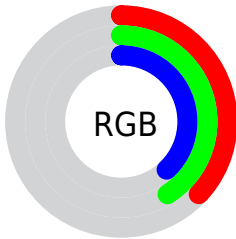

Distribution

- Red (37%)
- Green (41%)
- Blue (38%)