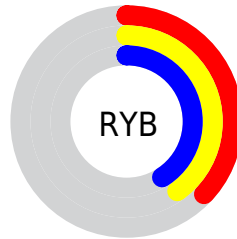

- Red (37%)
- Yellow (40%)
- Blue (41%)