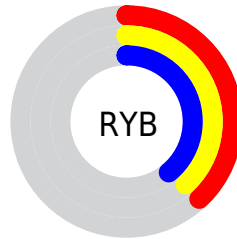

- Red (38%)
- Yellow (38%)
- Blue (39%)