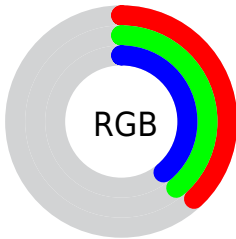

Distribution

- Red (38%)
- Green (39%)
- Blue (39%)