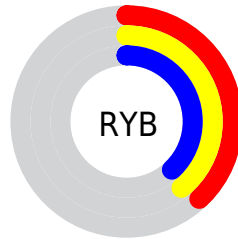

A 20% lighter version of the original color is **28.9088, 30.4666, 32.7908**, and **3.3611, 3.5510, 3.7571** is the 20% darker color. If you saturate the color by 10%, you get **11.3703, 12.2815, 11.0257**, and if you desaturate by 10%, it is **12.3123, 12.6591, 15.9543**.

# Distribution

Red (39%)

Green (39%)

Blue (38%)

Red (38%)

Yellow (39%)

Blue (38%)

Cyan (0%)