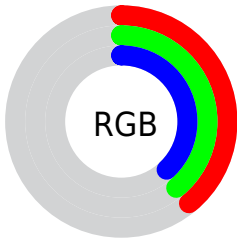

Distribution

Red (39%)

Green (39%)

Blue (38%)