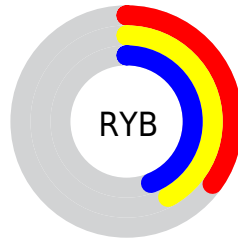

- Red (35%)
- Yellow (42%)
- Blue (44%)