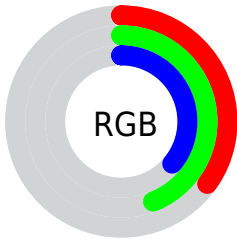

Distribution

- Red (35%)
- Green (44%)
- Blue (36%)