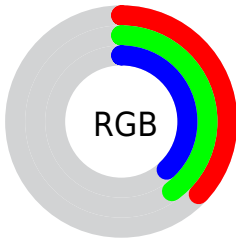

Distribution

- Red (37%)
- Green (40%)
- Blue (38%)