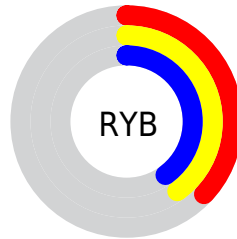

- Red (37%)
- Yellow (40%)
- Blue (40%)