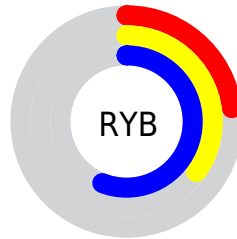

Details

The XYZ color **11.8305, 13.0163, 28.2744** is a dark color, and the websafe version is hex **336699**. A complement of this color would be **16.5404, 14.7847, 5.9854**, and the grayscale version is **10.9231, 11.4920, 12.5148**.

A 20% lighter version of the original color is **28.7636, 31.2989, 57.9514**, and **3.4888, 3.8164, 10.9087** is the 20% darker color. If you saturate the color by 10%, you get **10.4678, 11.3642, 28.0276**, and if you desaturate by 10%, it is **13.4794, 14.8922, 28.5498**.

Distribution

Red (23%)

Green (41%)

Blue (56%)

Red (23%)

Yellow (35%)

Blue (56%)

Cyan (60%)