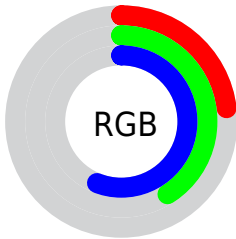

Distribution

Red (23%)

Green (41%)

Blue (56%)