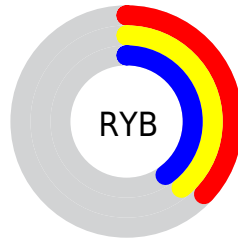

- Red (37%)
- Yellow (39%)
- Blue (40%)