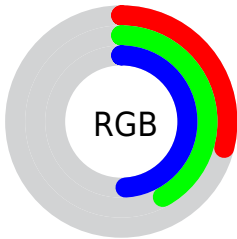

Distribution

- Red (29%)
- Green (42%)
- Blue (49%)