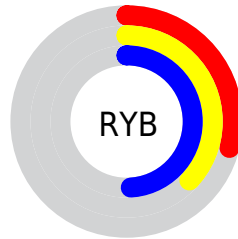

- Red (29%)
- Yellow (37%)
- Blue (49%)