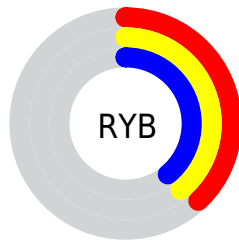

## Conversions Part 2

<b>Format</b>	<b>Color</b>
<b>RYB</b>	98, 100, 100
Decimal	6448226
CIELab	42.14, -1.19, 0.85
CIElCh	42, 1.469, 144.446
Yxy	12.5929, 0.3125, 0.3335
Android (android.graphics.Color)	4284638306 (0xFF626462)
YUV	99.1740, -0.5788, -1.0296
Hunter-Lab	35.4865, -2.7524, 2.5121

# Details

The XYZ color **11.7988, 12.5929, 13.3641** is a dark color, and the websafe version is hex **666666**. A complement of this color would be **11.9240, 12.3651, 13.8155**, and the grayscale version is **11.9054, 12.5254, 13.6402**.

A 20% lighter version of the original color is **28.8859, 30.6927, 32.8356**, and **3.3091, 3.5242, 3.7546** is the 20% darker color. If you saturate the color by 10%, you get **10.3435, 11.8942, 10.9835**, and if you desaturate by 10%, it is **13.4487, 13.3858, 16.0623**.

# Distribution

- Red (38%)
- Green (39%)
- Blue (38%)

- Red (38%)
- Yellow (39%)
- Blue (39%)

- Cyan (2%)
- Magenta (0%)
- Yellow (2%)
- Black (61%)

- Cyan (62%)
- Magenta (61%)
- Yellow (62%)