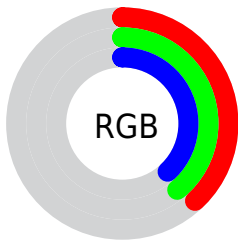

Distribution

- Red (38%)
- Green (39%)
- Blue (38%)