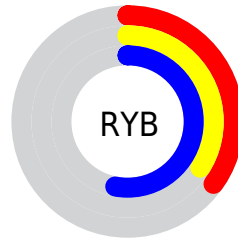

Details

The XYZ color **11.9174, 10.5785, 24.3354** is a dark color, and the websafe version is hex **666699**. A complement of this color would be **19.7040, 22.8253, 12.1717**, and the grayscale version is **10.3093, 10.8462, 11.8115**.

A 20% lighter version of the original color is **29.1448, 27.0332, 51.8260**, and **3.3471, 2.7132, 8.9416** is the 20% darker color. If you saturate the color by 10%, you get **9.8327, 8.0522, 23.9578**, and if you desaturate by 10%, it is **14.4077, 13.6166, 24.7907**.

Distribution

Red (35%)

Green (34%)

Blue (53%)

Red (35%)

Yellow (34%)

Blue (53%)

Cyan (33%)