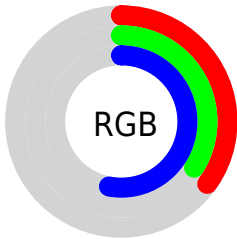

Distribution

Red (35%)

Green (34%)

Blue (53%)